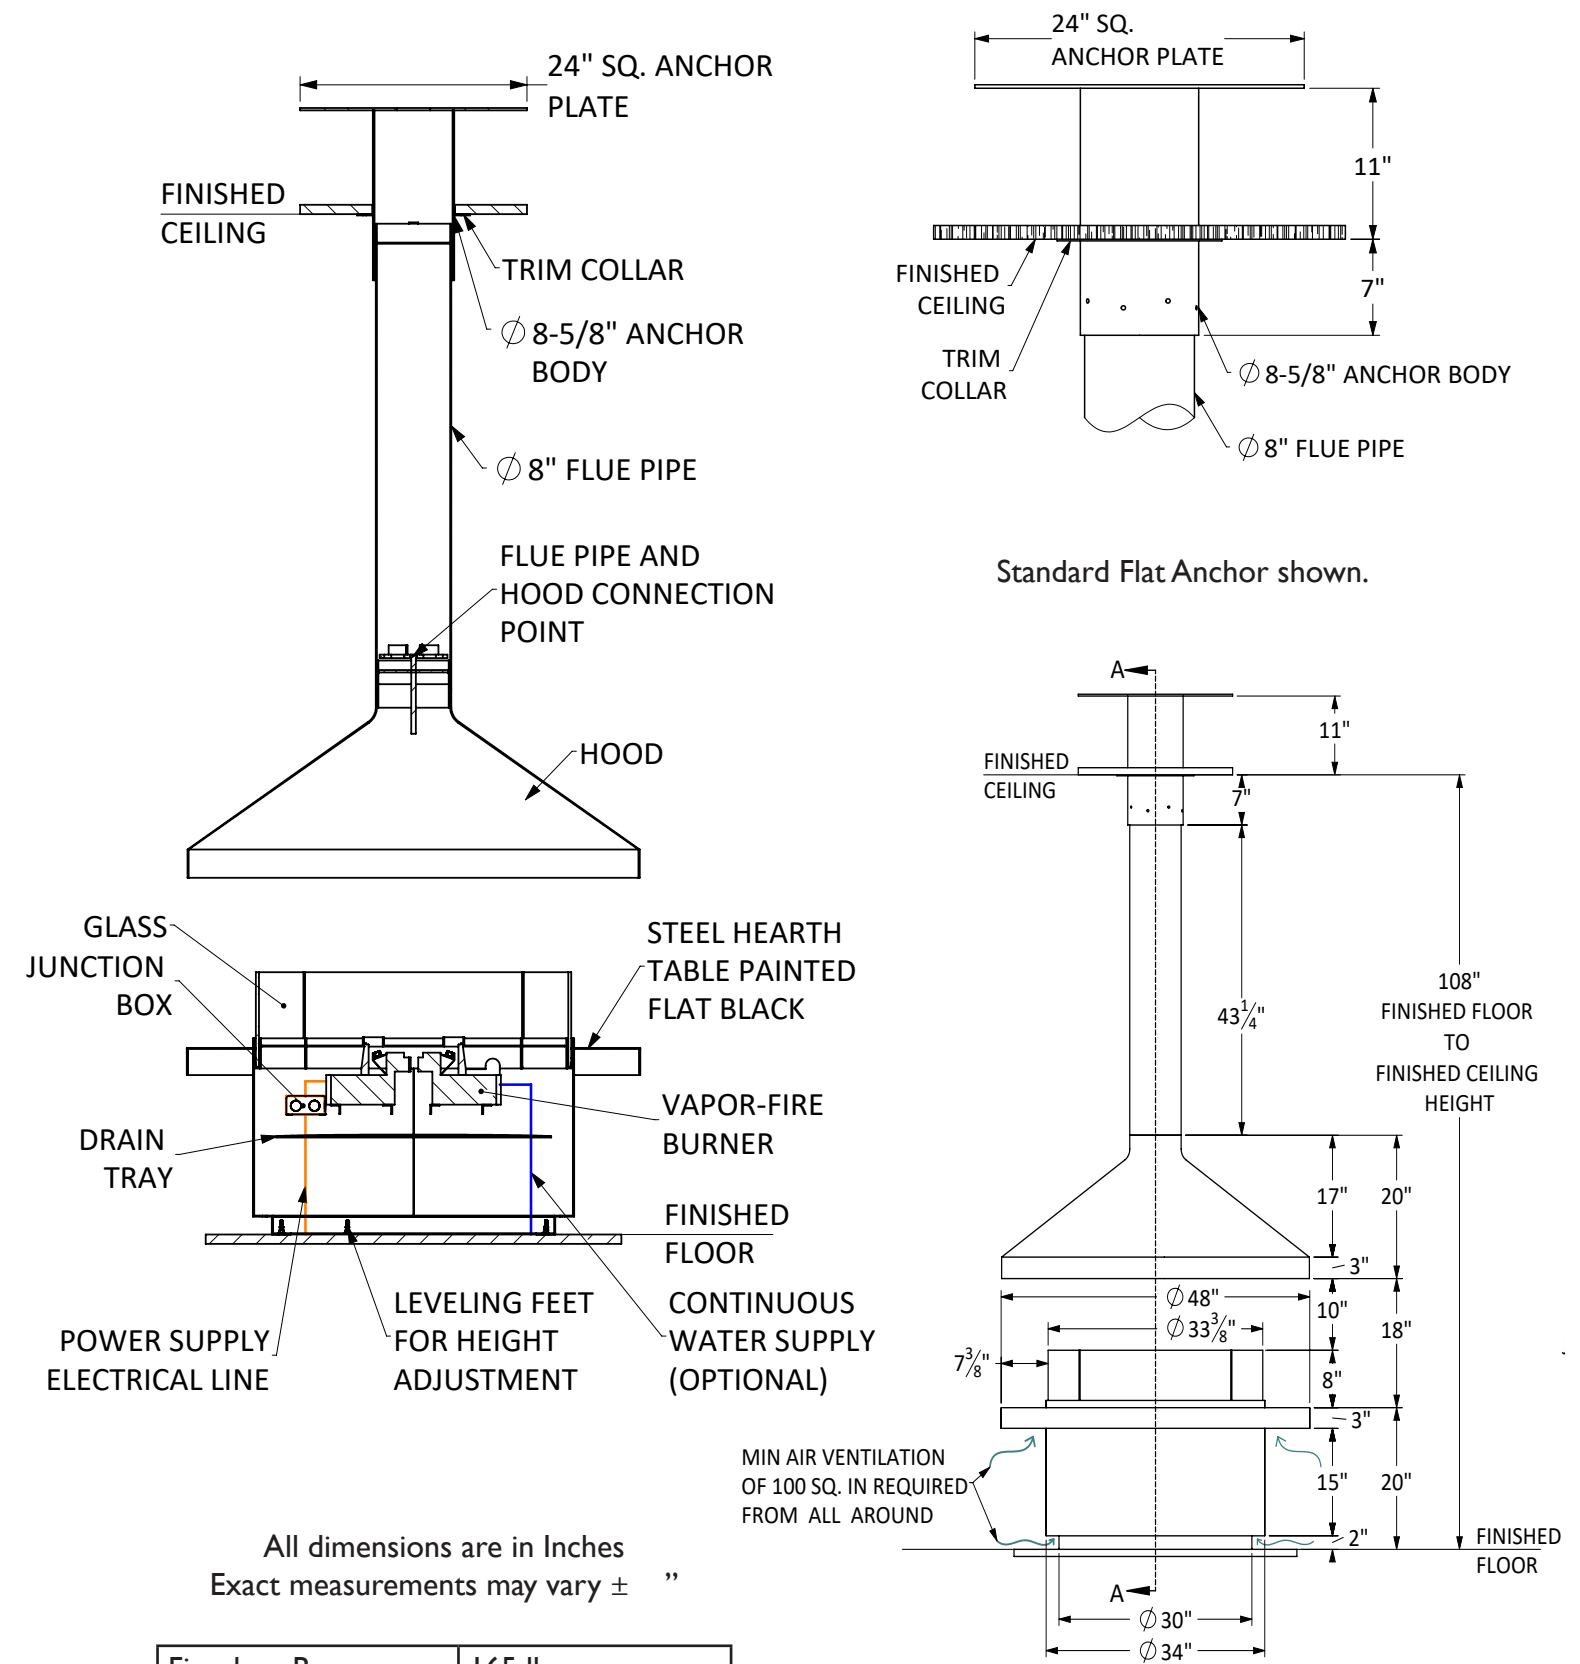

VITA Fireplaces

BELLA | Suspended Hood with Base Vapor-Fire

Fireplace Base	165 lbs.
Flue Pipe and Hood	135 lbs.
Flat Anchor	77 lbs.