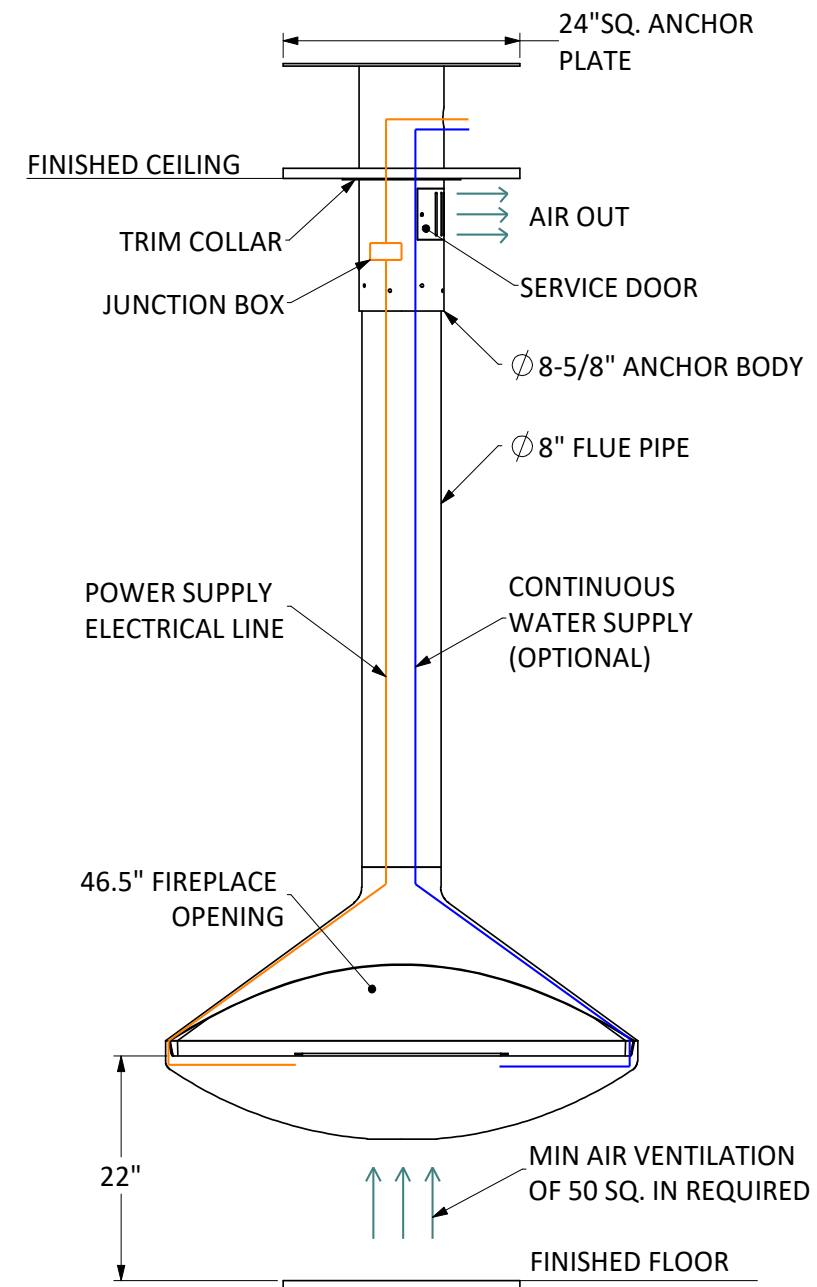

VITA Fireplaces

GIOIA | Single-Sided Vapor-Fire

All dimensions are in Inches
 Note : Exact measurements may vary ± "

Fireplace Body	250 lbs.
Flue Pipe	11 lbs. per foot
Flat Anchor	77 lbs.

Standard Flat Anchor shown.