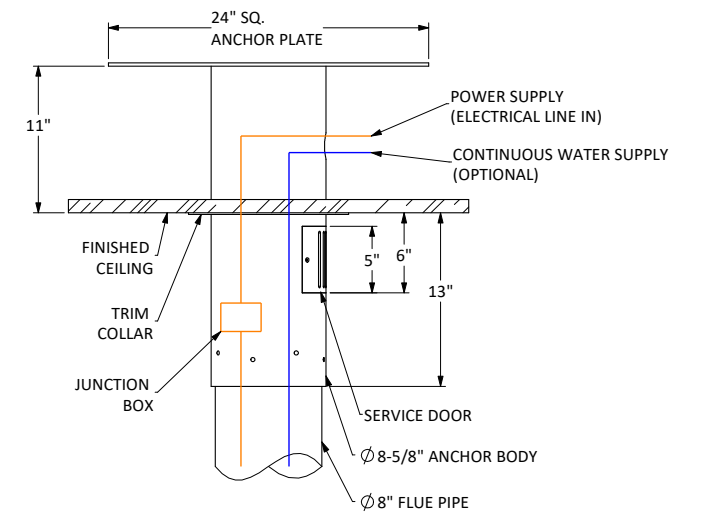

VITA Fireplaces

GIOIA | Single-Sided Vapor-Fire

All dimensions are in Inches
 Note : Exact measurements may vary ± "

Fireplace Body	250 lbs.
Flue Pipe	11 lbs. per foot
Flat Anchor	77 lbs.

Standard Flat Anchor shown.