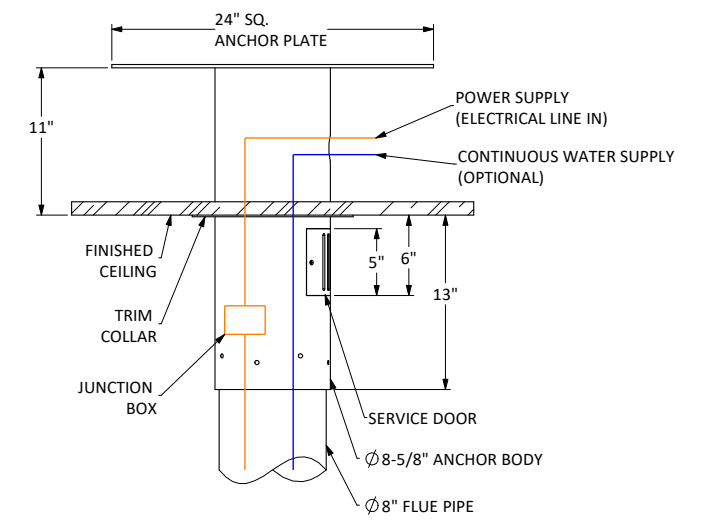

# VITA Fireplaces

**LUCIJA** | Vapor-Fire

Standard Flat Anchor shown.

All dimensions are in Inches  
 Note : Exact measurements may vary ± "

Fireplace Body	150 lbs.
Flue Pipe	11 lbs. per foot
Flat Anchor	77 lbs.