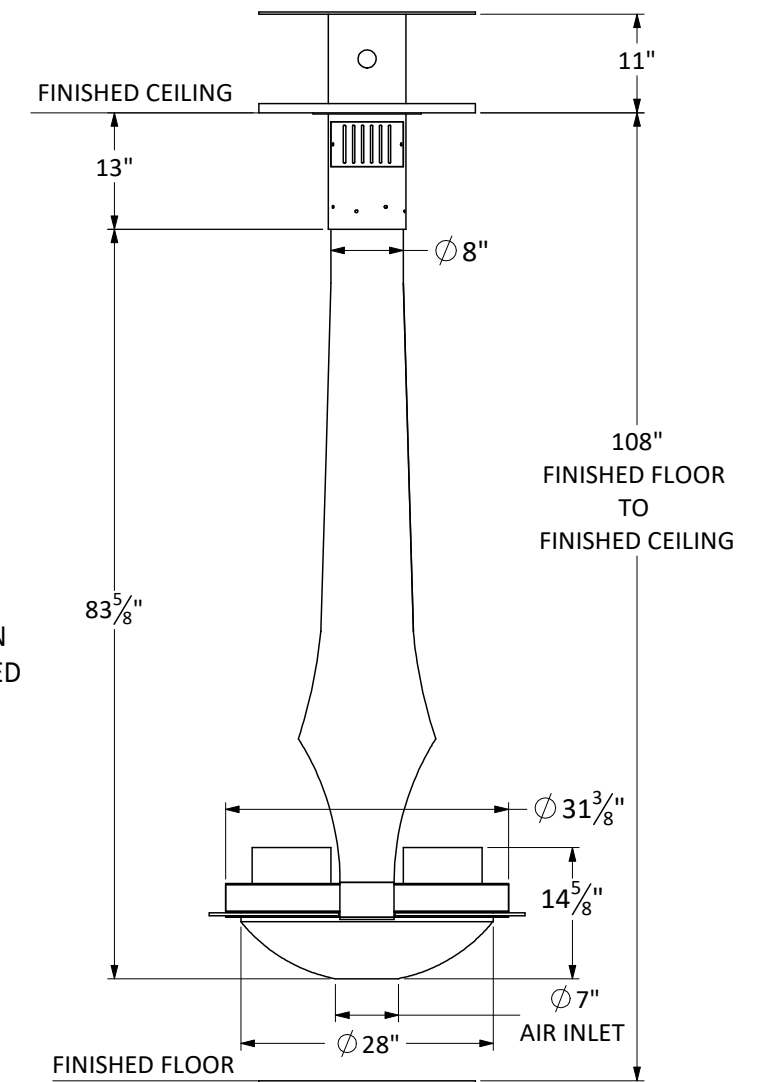

# VITA Fireplaces

**LUCIJA** | Vapor-Fire

Standard Flat Anchor shown.

All dimensions are in Inches  
 Note : Exact measurements may vary ± "

Fireplace Body	150 lbs.
Flue Pipe	11 lbs. per foot
Flat Anchor	77 lbs.