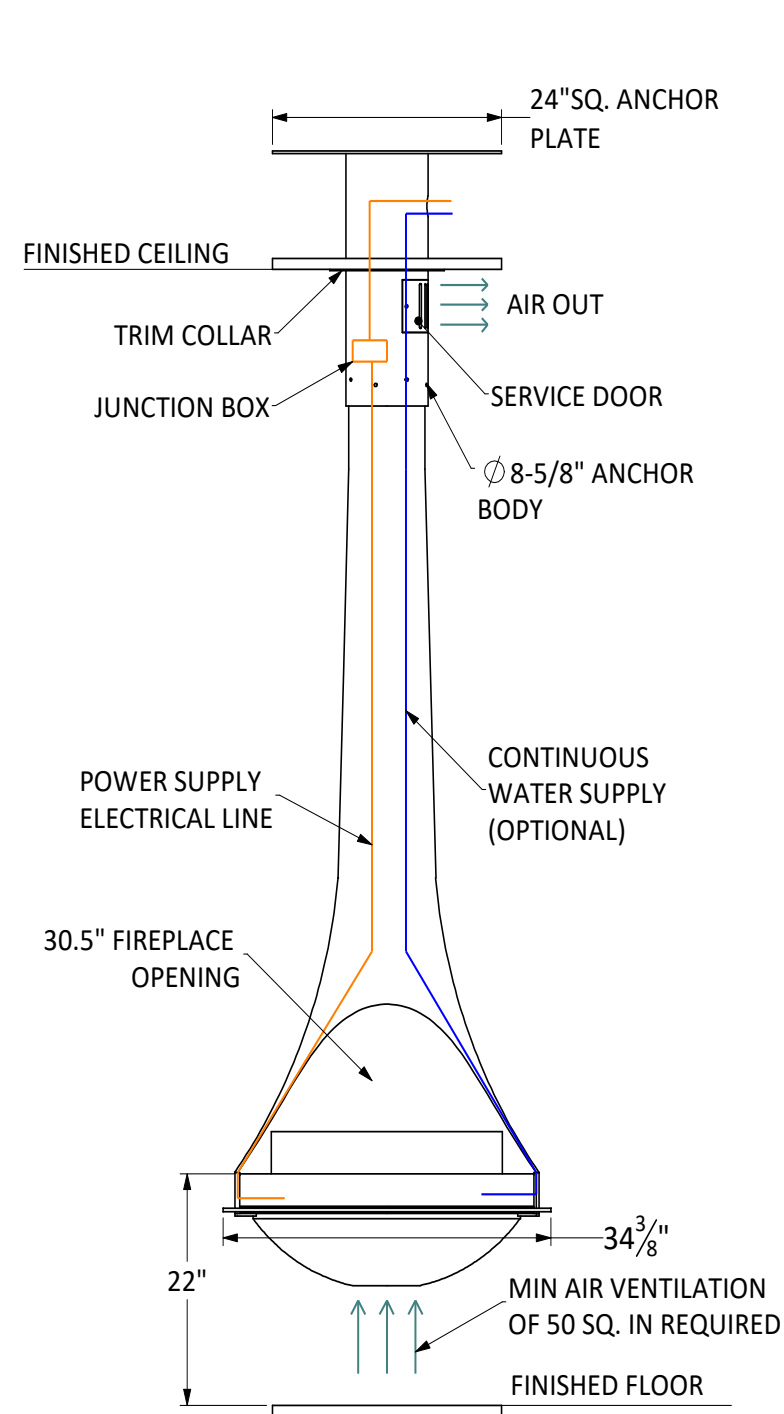

# VITA Fireplaces

**LUCIJA** | Vapor-Fire

Standard Flat Anchor shown.

All dimensions are in Inches  
 Note : Exact measurements may vary ± "

Fireplace Body	150 lbs.
Flue Pipe	11 lbs. per foot
Flat Anchor	77 lbs.