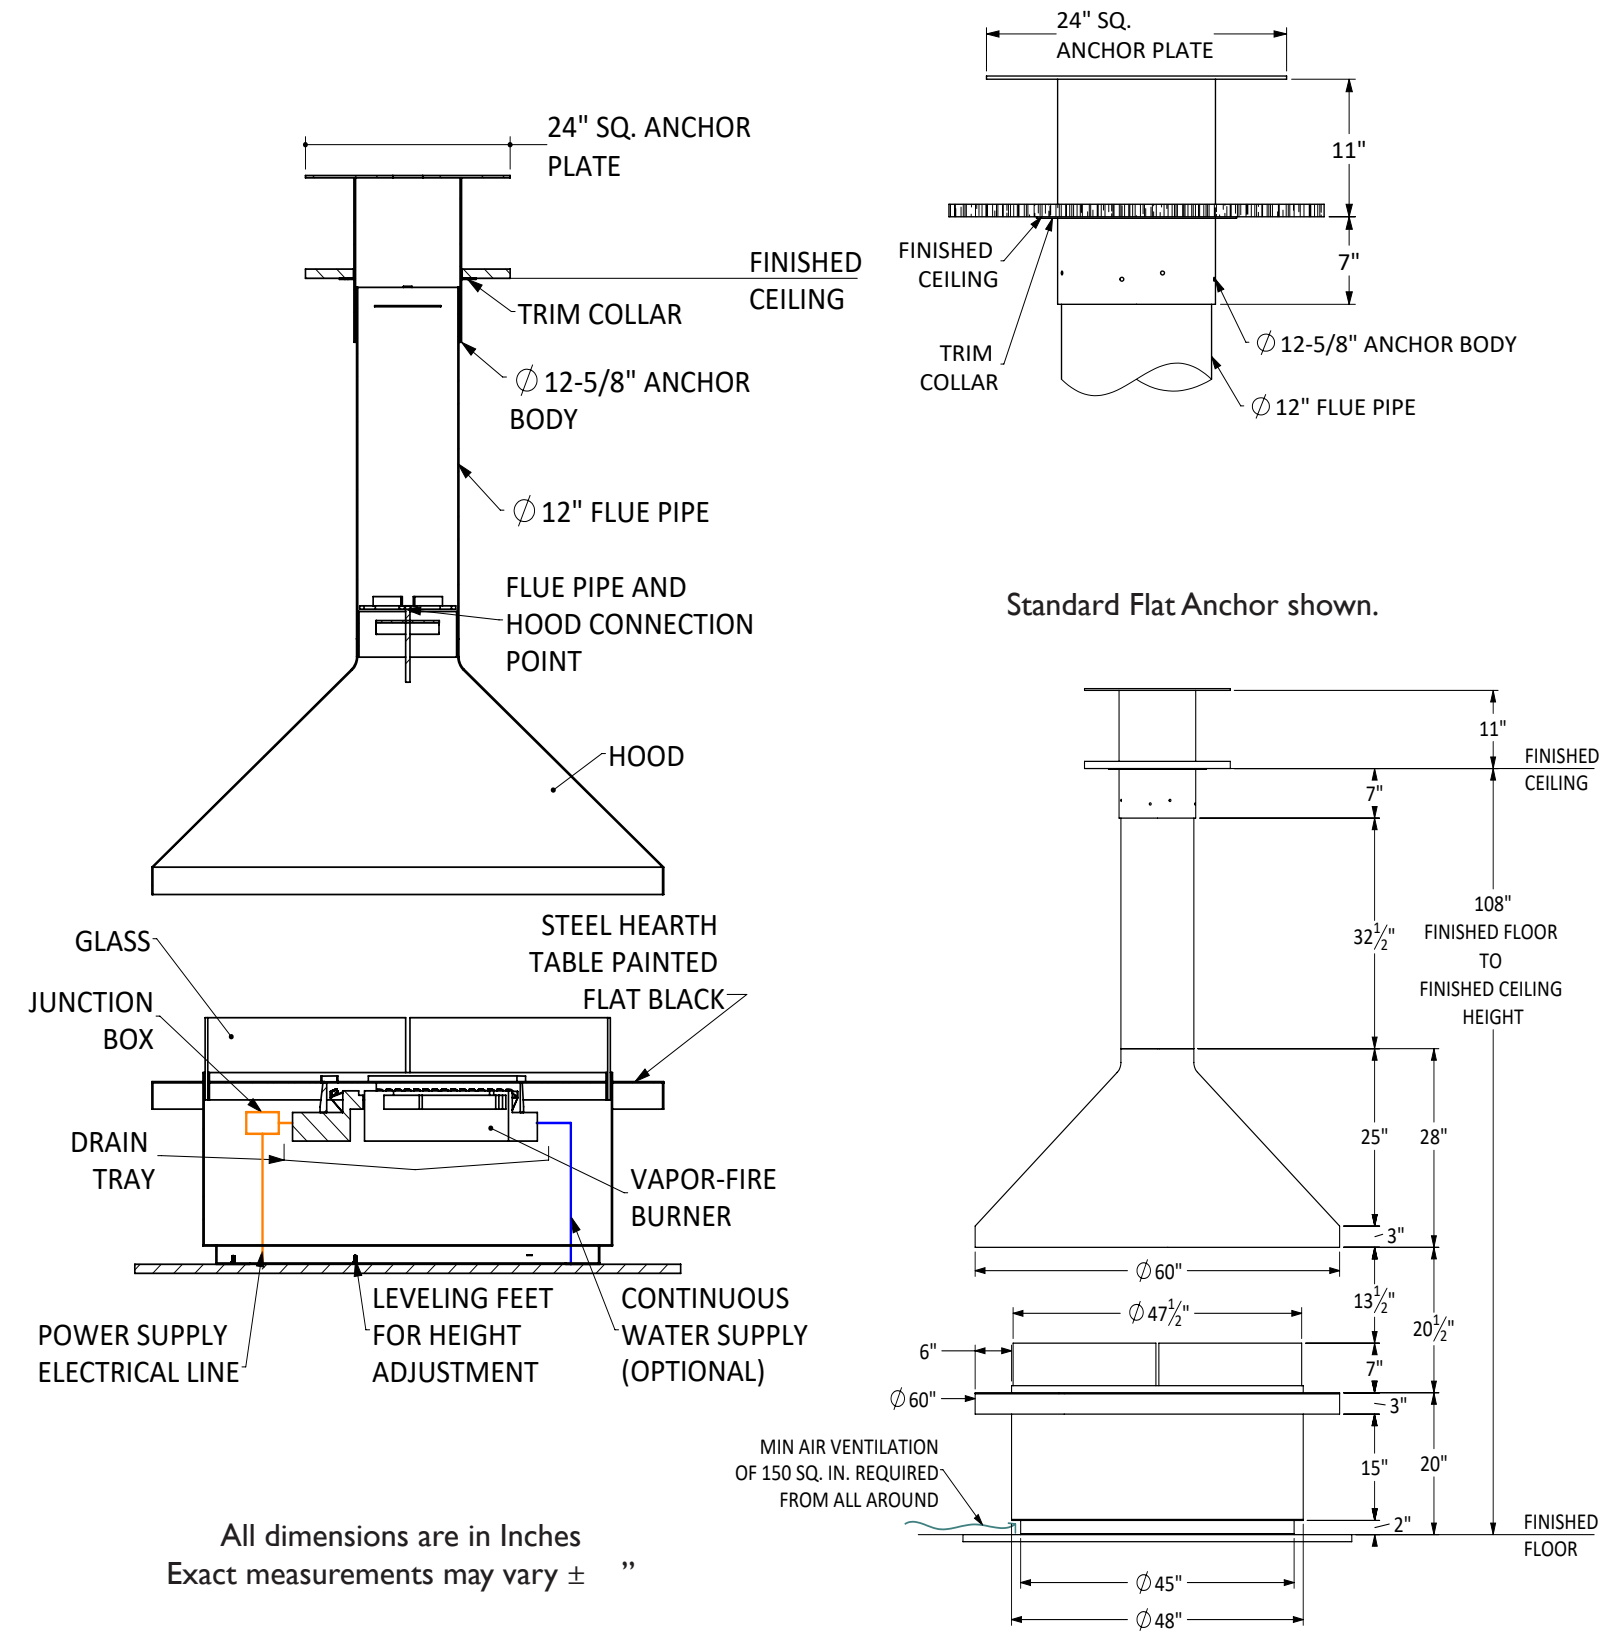

## MAXIM | Suspended Hood with Base Vapor-Fire

All dimensions are in Inches  
Exact measurements may vary  $\pm$  "

Fireplace Base	402 lbs.
Flue Pipe and Hood	190 lbs.
Glass Panels	4