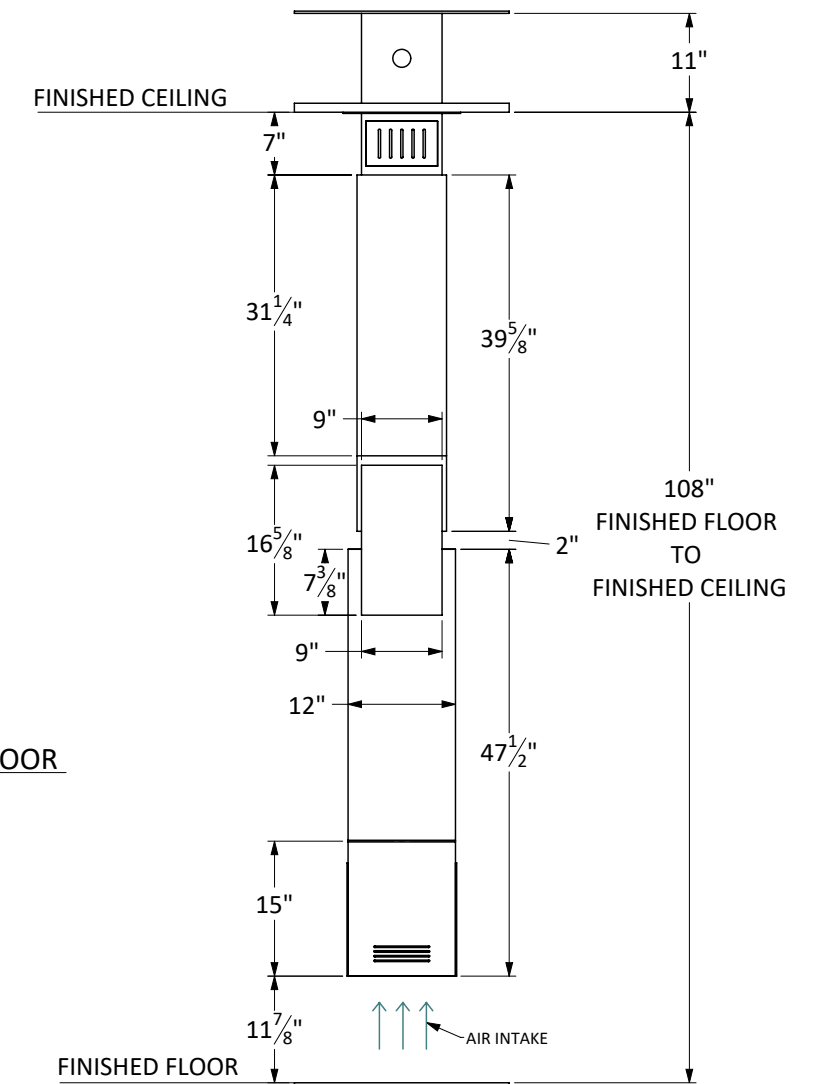

# VITA Fireplaces

**MONROE | See-Thru Vapor-Fire**

Standard Flat Anchor shown.

All dimensions are in Inches  
 Note : Exact measurements may vary ± "

Fireplace Body	150 lbs.
Flue Pipe	11 lbs. per foot
Flat Anchor	77 lbs.