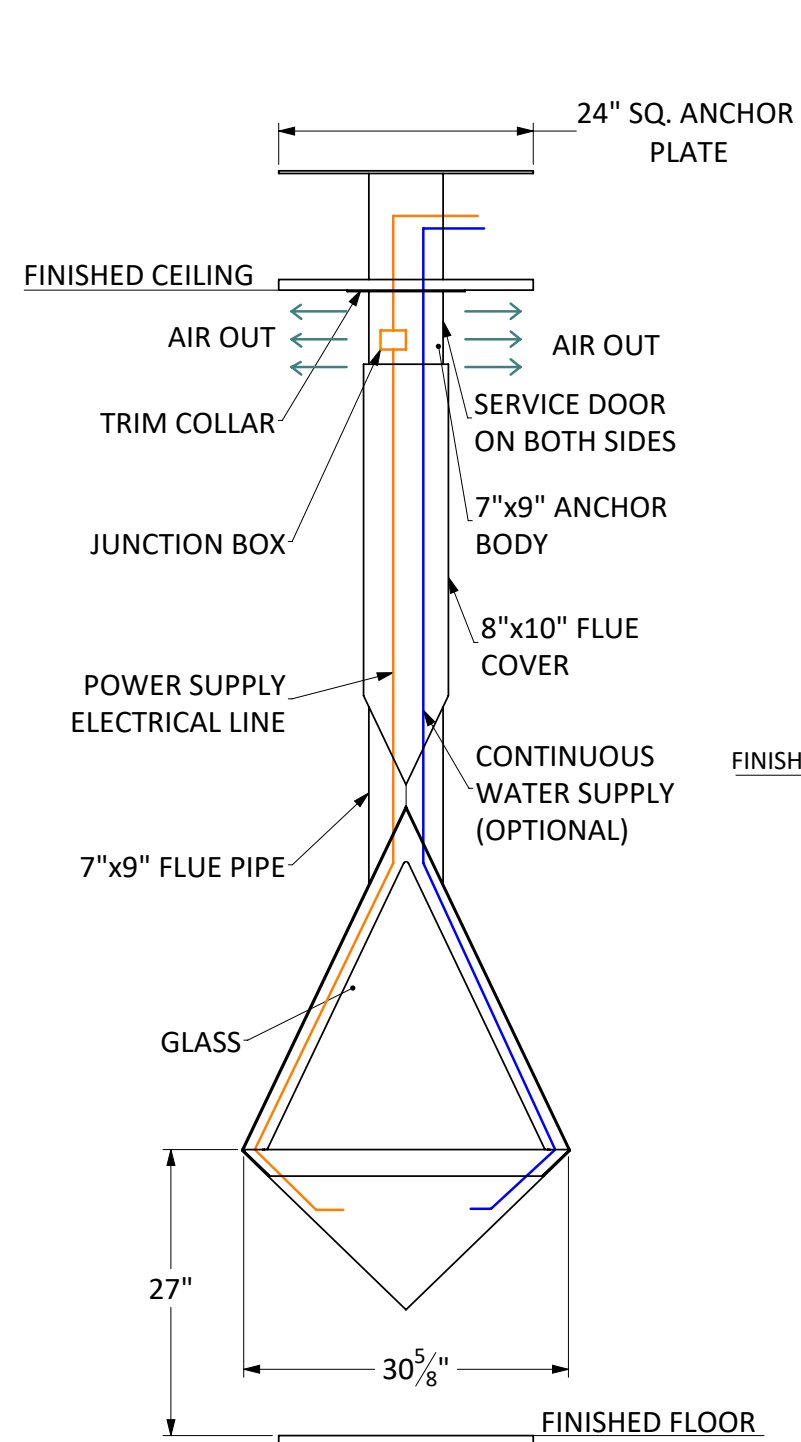

# VITA Fireplaces

**MONROE | See-Thru Vapor-Fire**

Standard Flat Anchor shown.

All dimensions are in Inches  
 Note : Exact measurements may vary ± "

Fireplace Body	150 lbs.
Flue Pipe	11 lbs. per foot
Flat Anchor	77 lbs.