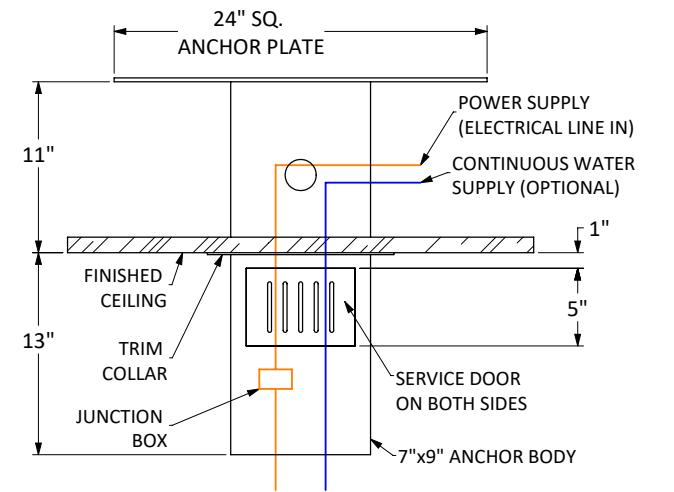

# VITA Fireplaces

**MONROE | See-Thru Vapor-Fire**

Standard Flat Anchor shown.

All dimensions are in Inches  
 Note : Exact measurements may vary ± "

Fireplace Body	150 lbs.
Flue Pipe	11 lbs. per foot
Flat Anchor	77 lbs.