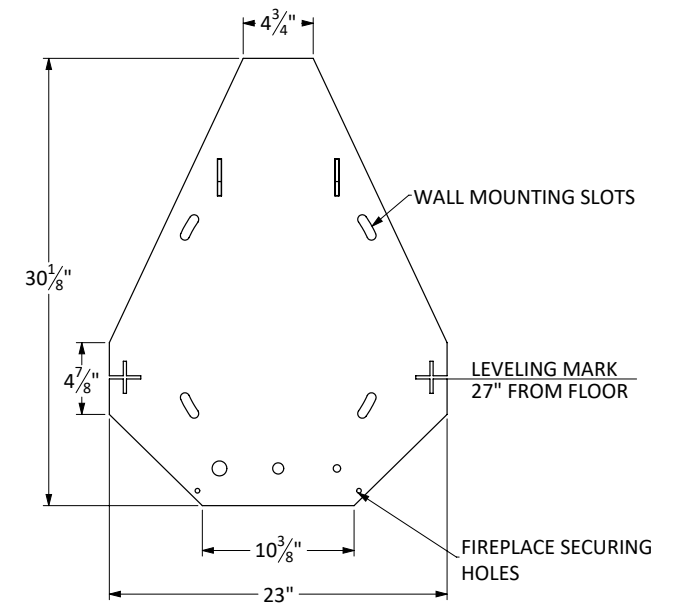

VITA Fireplaces

MONROE | Wall-Mount Vapor-Fire

Standard Wall Mounting Plate shown.

All dimensions are in Inches
Note : Exact measurements may vary ± "

Fireplace Body	150 lbs.
Flue Pipe	11 lbs. per foot
Wall Mounting Plate	35 lbs.