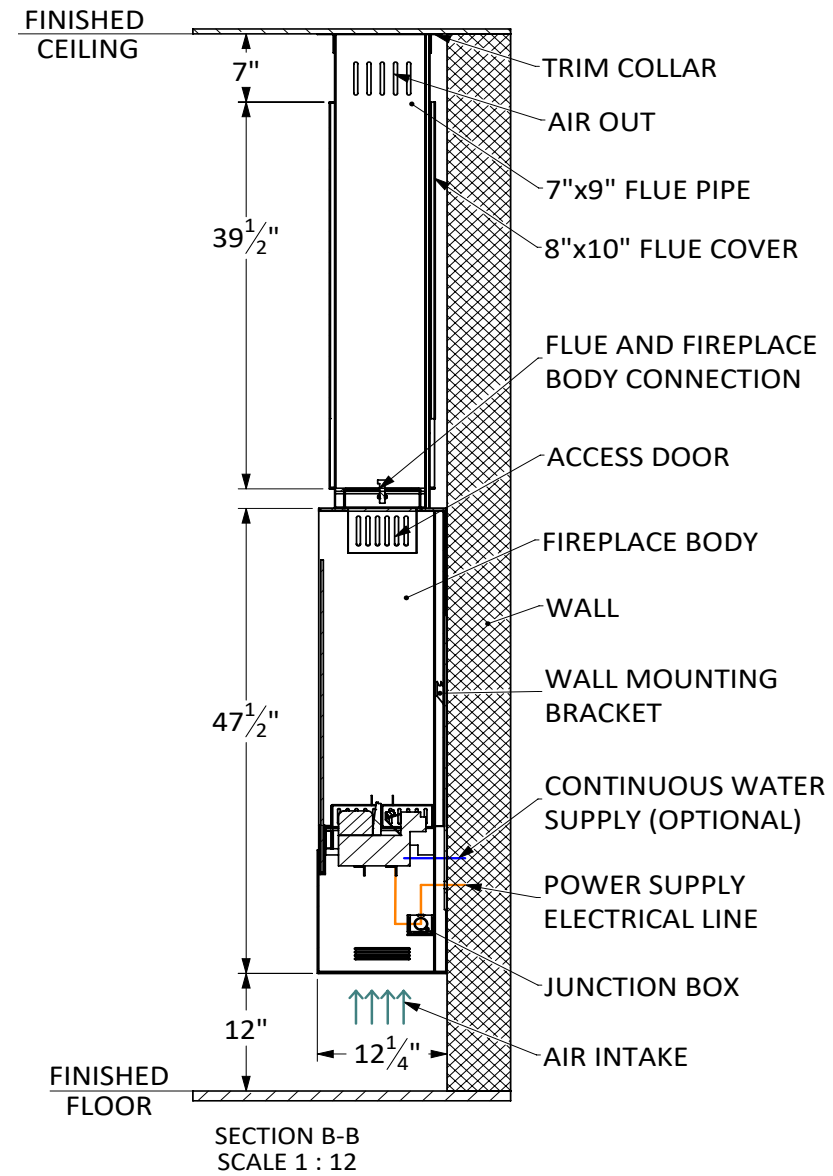

VITA Fireplaces

MONROE | Wall-Mount Vapor-Fire

Standard Wall Mounting Plate shown.

All dimensions are in Inches
Note : Exact measurements may vary ± "

Fireplace Body	150 lbs.
Flue Pipe	11 lbs. per foot
Wall Mounting Plate	35 lbs.