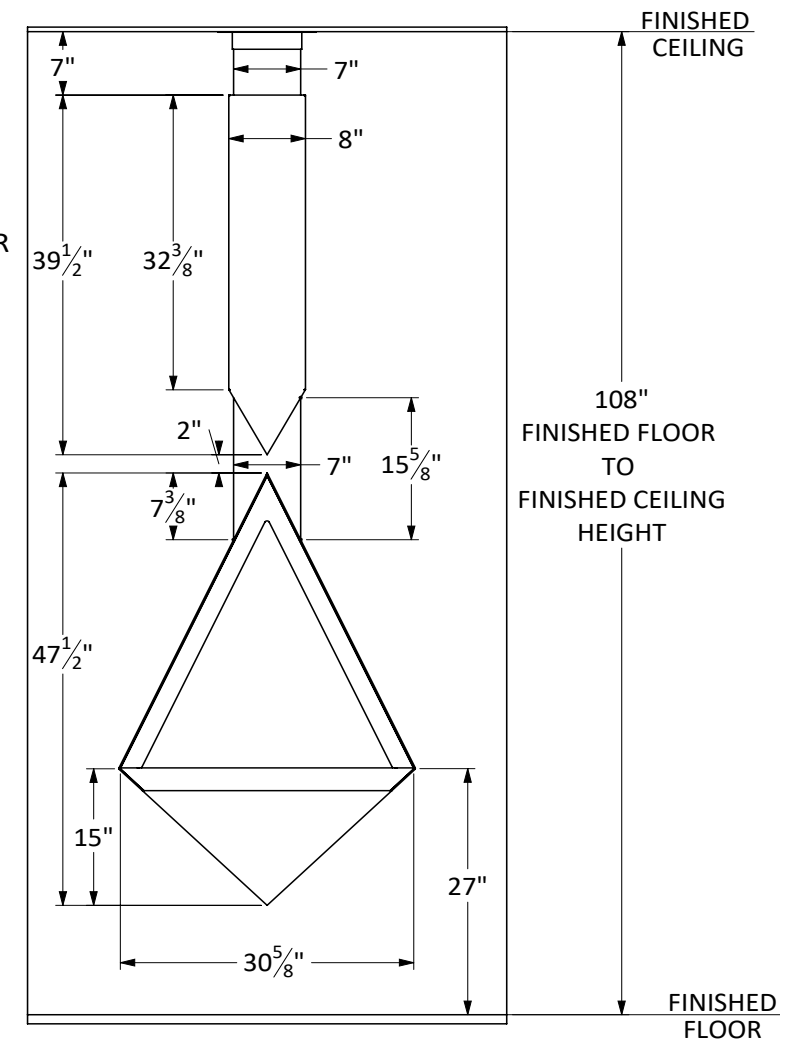

VITA Fireplaces

MONROE | Wall-Mount Vapor-Fire

Standard Wall Mounting Plate shown.

All dimensions are in Inches
Note : Exact measurements may vary ± "

Fireplace Body	150 lbs.
Flue Pipe	11 lbs. per foot
Wall Mounting Plate	35 lbs.