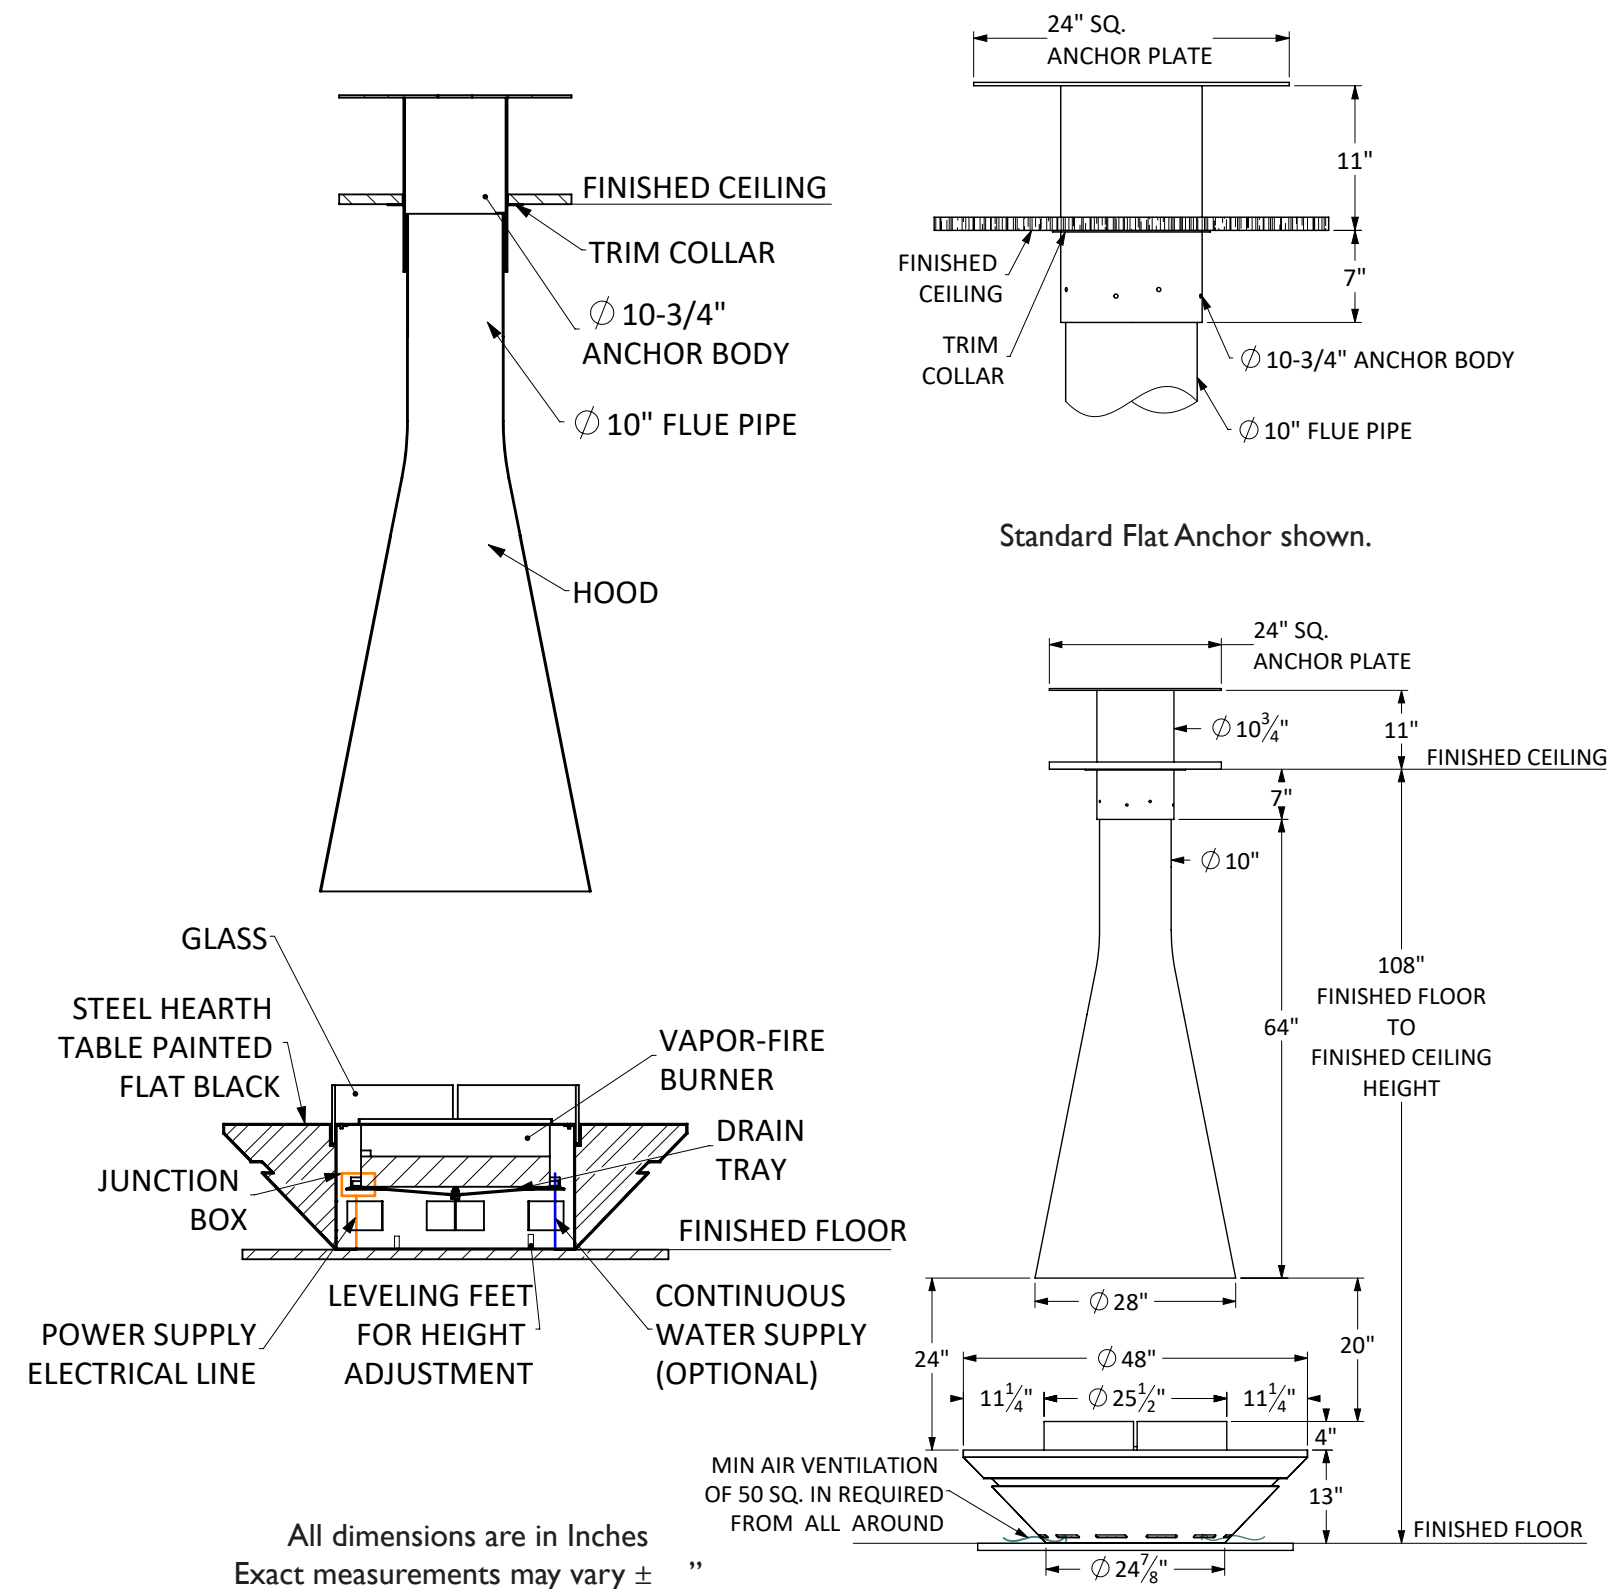

VITA Fireplaces

MYSTIQUE | Suspended Hood with Base Vapor-Fire

| | |
|--------------------|----------|
| Fireplace Base | 230 lbs. |
| Flue Pipe and Hood | 125 lbs. |
| Flat Anchor | 75 lbs. |