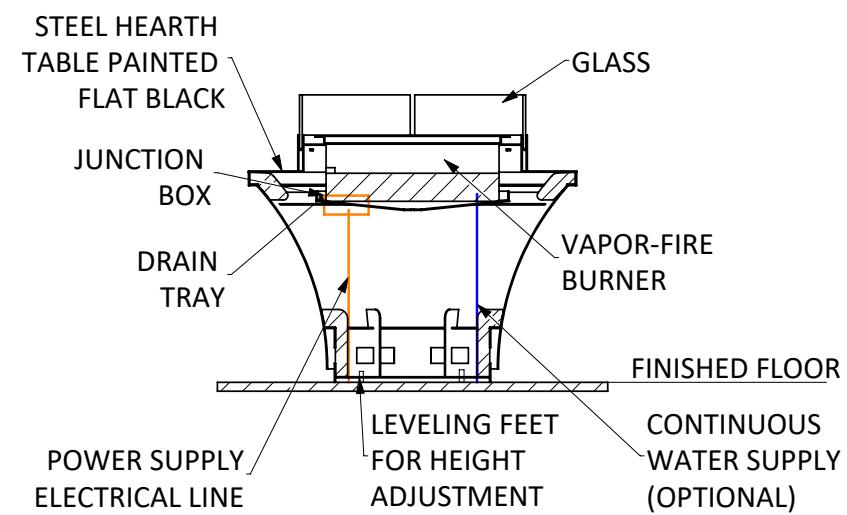

VITA Fireplaces

NICO | Suspended Hood with Base Vapor-Fire

Standard Flat Anchor shown.

All dimensions are in Inches
Exact measurements may vary \pm "

Fireplace Base	200 lbs.
Flue Pipe and Hood	110 lbs.
Flat Anchor	75