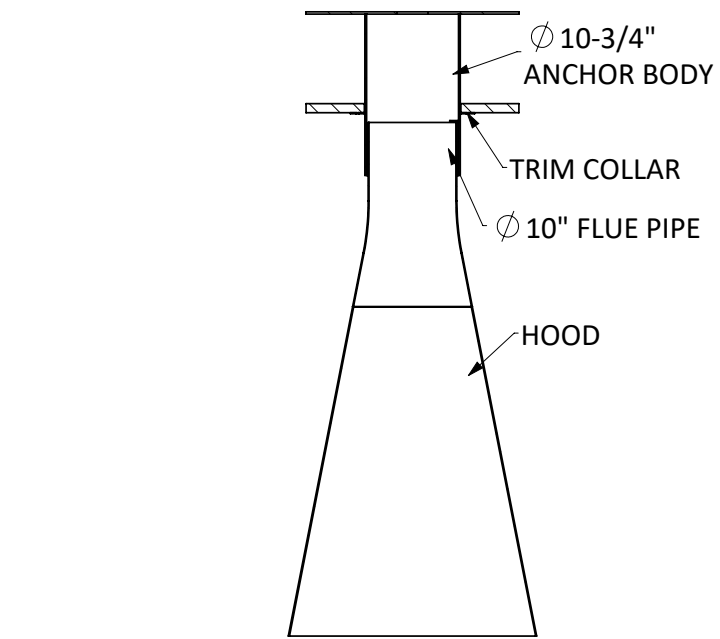

VITA Fireplaces

NICO | Suspended Hood with Base Vapor-Fire

Standard Flat Anchor shown.

All dimensions are in Inches
Exact measurements may vary \pm "

Fireplace Base	200 lbs.
Flue Pipe and Hood	110 lbs.
Flat Anchor	75