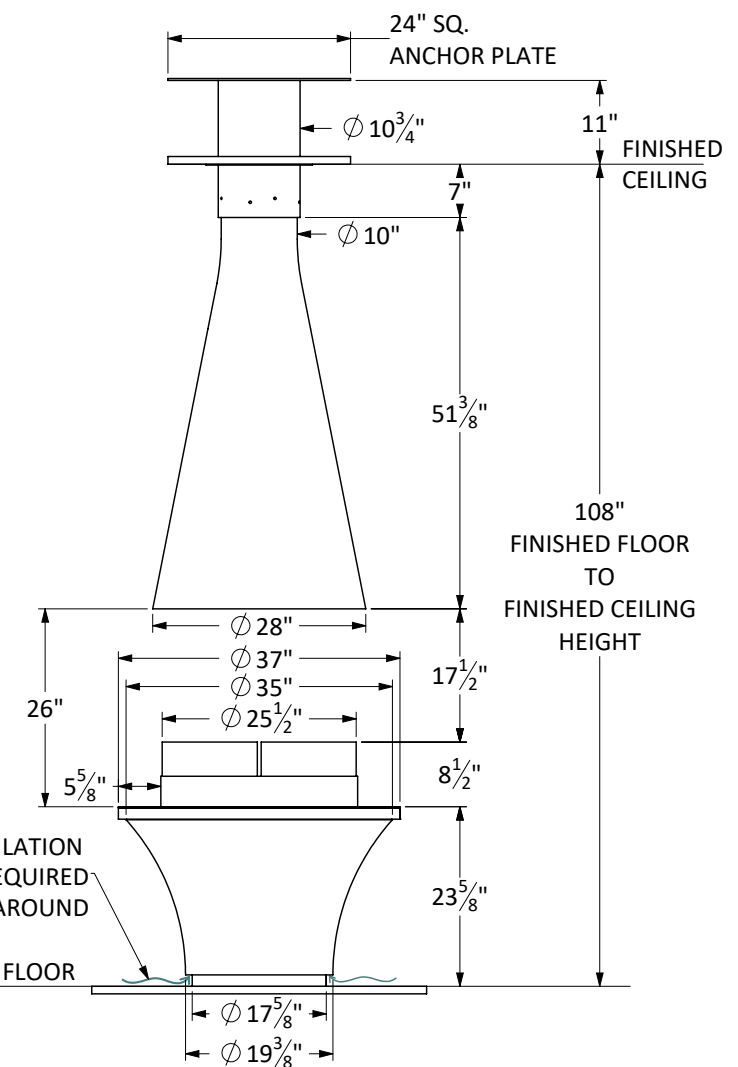

VITA Fireplaces

NICO | Suspended Hood with Base Vapor-Fire

Standard Flat Anchor shown.

All dimensions are in Inches
Exact measurements may vary \pm "

Fireplace Base	200 lbs.
Flue Pipe and Hood	110 lbs.
Flat Anchor	75