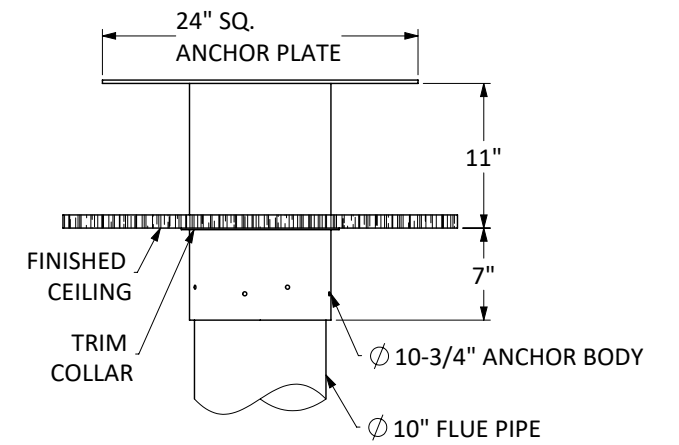

VITA Fireplaces

NICO | Suspended Hood with Base Vapor-Fire

Standard Flat Anchor shown.

All dimensions are in Inches
Exact measurements may vary \pm "

Fireplace Base	200 lbs.
Flue Pipe and Hood	110 lbs.
Flat Anchor	75