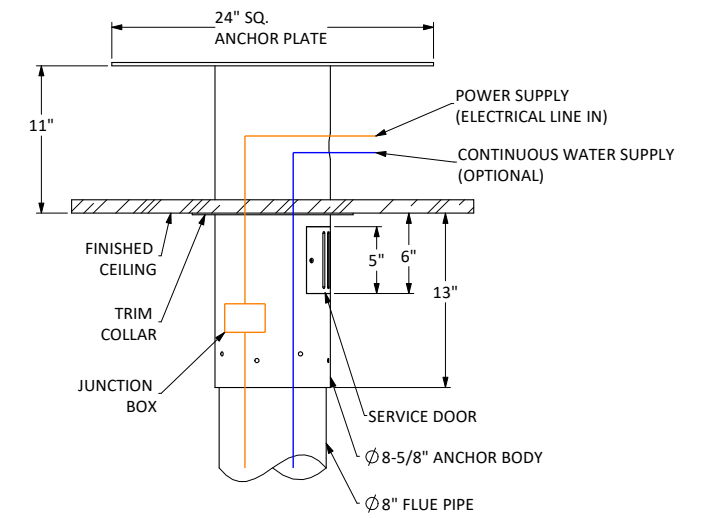

VITA Fireplaces

TEIA

All dimensions are in Inches

Fireplace Body	150 lbs.
Flue Pipe	11 lbs. per foot
Flat Anchor	77 lbs.

Standard Flat Anchor shown.