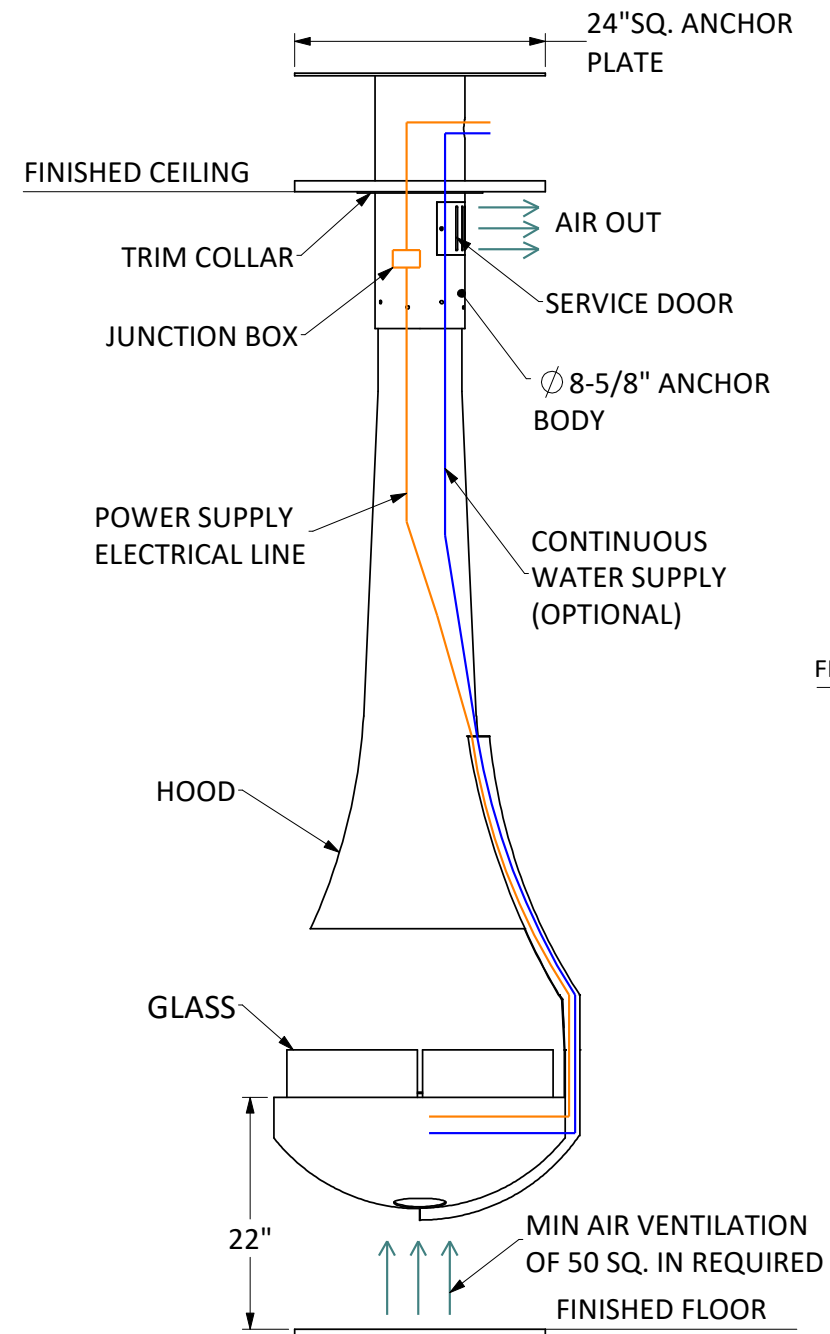

VITA Fireplaces

TEIA

All dimensions are in Inches

Fireplace Body	150 lbs.
Flue Pipe	11 lbs. per foot
Flat Anchor	77 lbs.

Standard Flat Anchor shown.