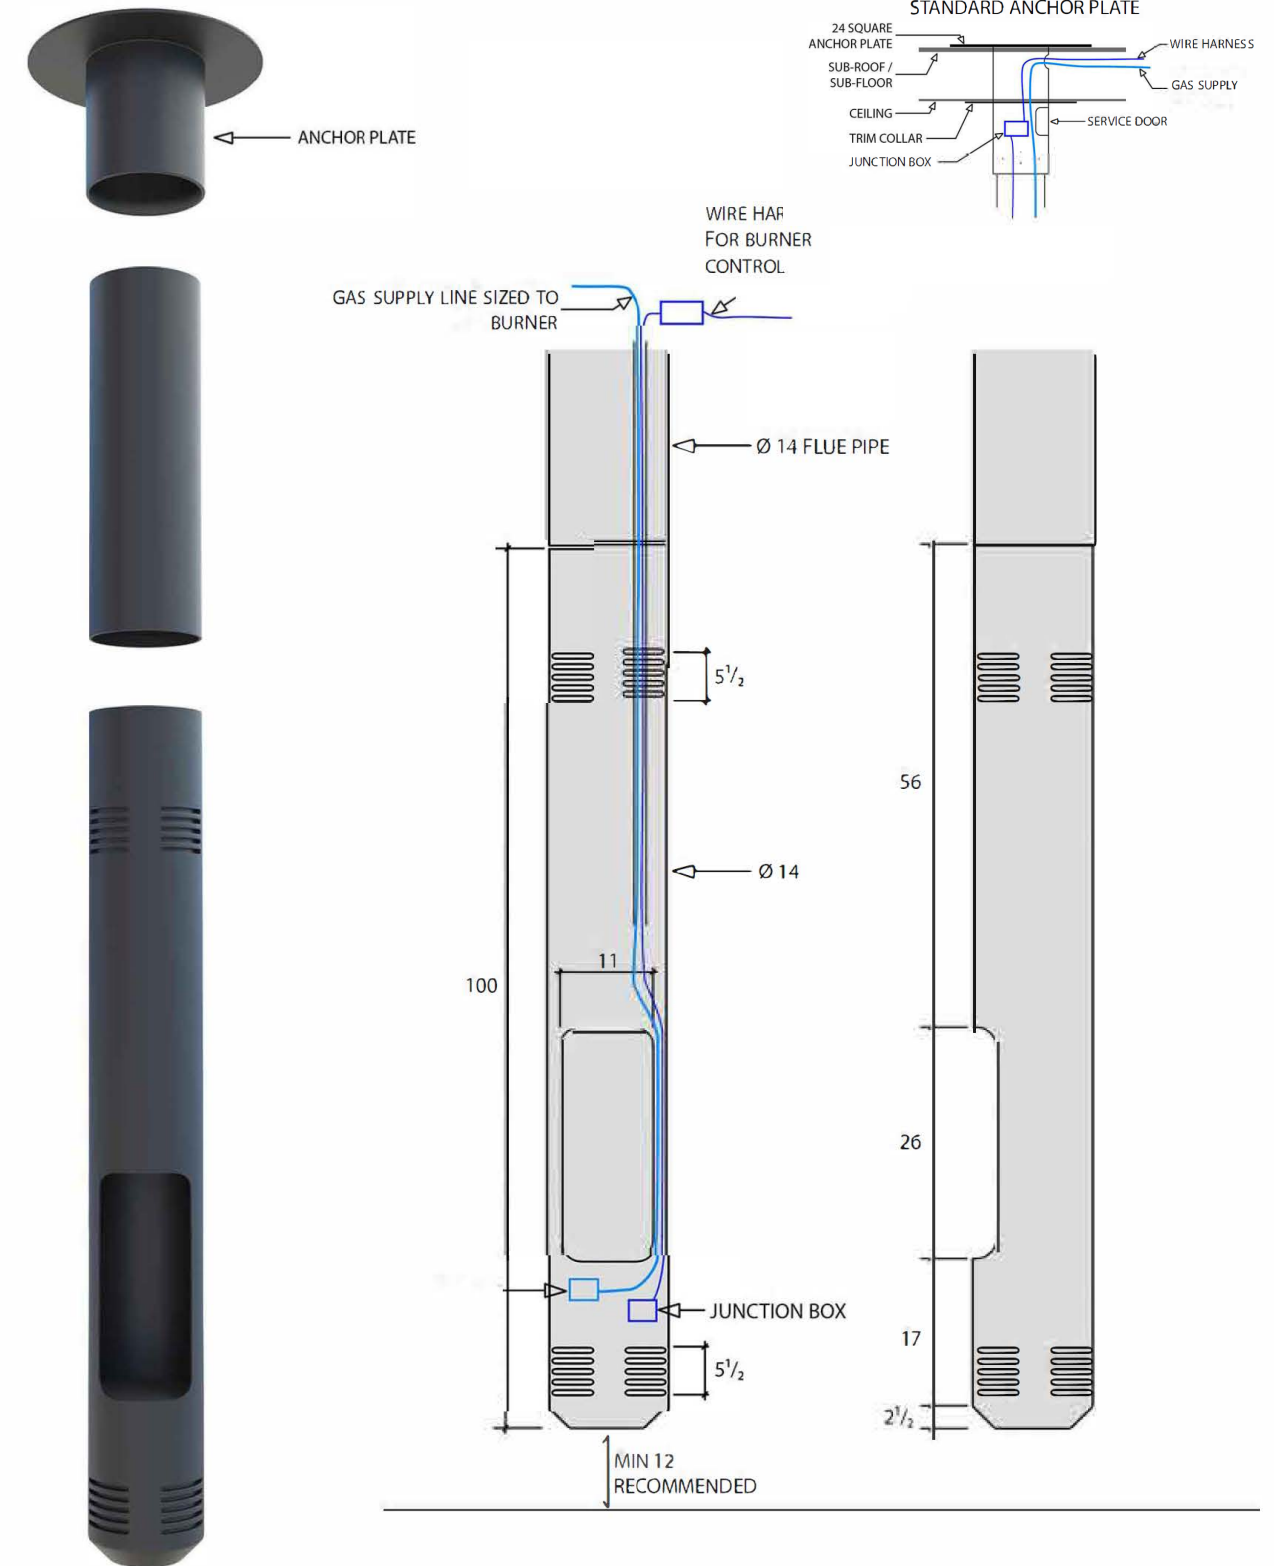

VITA Fireplaces

LANCE

All dimensions are in Inches
 Note : Exact measurements may vary \pm ".

Fireplace Body	190 lbs.
Flue Pipe	11 lbs. per foot
Flat Anchor	77 lbs.